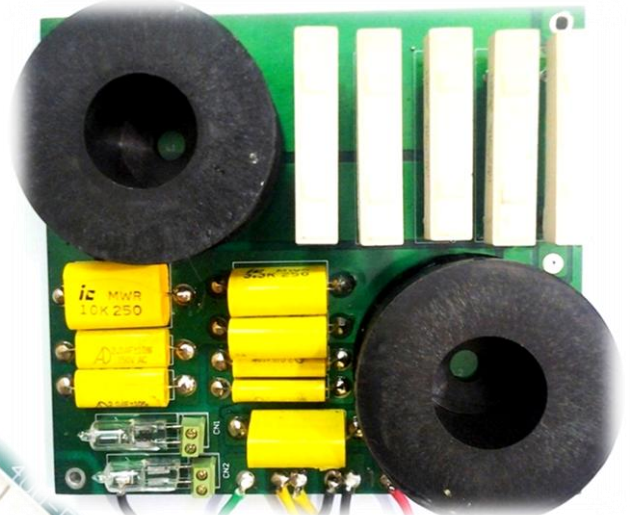

ACG NETWORKS

PROFESSIONAL AUDIO CROSSOVER NETWORKS

OVER 30 SUCCESSFUL MODELS
STANDARD & CUSTOM BUILD DESIGNS
NEW- AGE DRIVERS PROTECTION CURCUITS
X-OVER SOLUTIONS FOR 1-WAY, 2-WAY, 3-WAY SYSTEMS

OVER 50 YEARS OF EXPERIENCE
LEADERS IN AUDIO CROSSOVER R&D
LARGE CLIENTELE & DEALERS NETWORK
QUALITY SERVICES "THE FIRST TIME & EVERY TIME"

PRODUCT MATRIX

www.acgnetworks.co.in

Address: S-25, Janta Market, Rajouri Garden, New Delhi - 110027, INDIA

Contact: Mr. RK Gupta (Chief Executive),
Contact No.: +91-9810241787
Email: acgnetworks.delhi@gmail.com, rkgupta@acgnetworks.co.in

Contact: Mr. Maanas Gupta (Marketing Head)
Contact No.: +91-9953293429
Email: acgnetworks.delhi@gmail.com