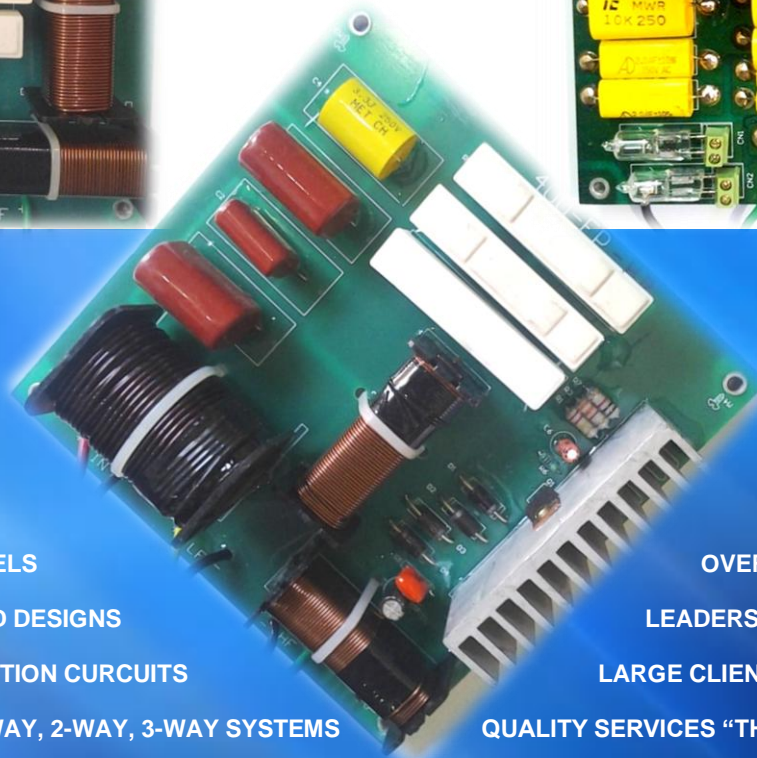

ACG NETWORKS

PROFESSIONAL AUDIO CROSSOVER NETWORKS

OVER 30 SUCCESSFUL MODELS
STANDARD & CUSTOM BUILD DESIGNS
NEW- AGE DRIVERS PROTECTION CURCUITS
X-OVER SOLUTIONS FOR 1-WAY, 2-WAY, 3-WAY SYSTEMS

OVER 50 YEARS OF EXPERIENCE
LEADERS IN AUDIO CROSSOVER R&D
LARGE CLIENTELE & DEALERS NETWORK
QUALITY SERVICES "THE FIRST TIME & EVERY TIME"

PRODUCT MATRIX

www.acgnetworks.co.in

Address: S-25, Janta Market, Rajouri Garden, New Delhi - 110027, INDIA

Contact: Mr. RK Gupta (Chief Executive),
Contact No.: +91-9810241787
Email: acgnetworks.delhi@gmail.com, rkgupta@acgnetworks.co.in

Contact: Mr. Maanas Gupta (Marketing Head)
Contact No.: +91-9953293429
Email: acgnetworks.delhi@gmail.com