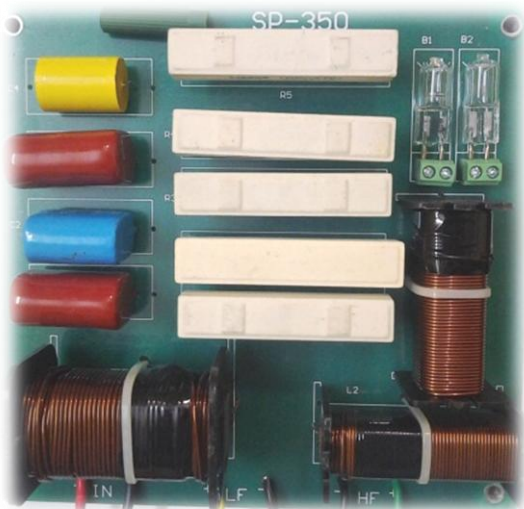

ACG NETWORKS

PROFESSIONAL AUDIO CROSSOVER NETWORKS

OVER 30 SUCCESSFUL MODELS
STANDARD & CUSTOM BUILD DESIGNS
NEW- AGE DRIVERS PROTECTION CURCUITS
X-OVER SOLUTIONS FOR 1-WAY, 2-WAY, 3-WAY SYSTEMS

OVER 50 YEARS OF EXPERIENCE
LEADERS IN AUDIO CROSSOVER R&D
LARGE CLIENTELE & DEALERS NETWORK
QUALITY SERVICES "THE FIRST TIME & EVERY TIME"

PRODUCT MATRIX

www.acgnetworks.co.in

Address: S-25, Janta Market, Rajouri Garden, New Delhi - 110027, INDIA

Contact: Mr. RK Gupta (Chief Executive),
Contact No.: +91-9810241787
Email: acgnetworks.delhi@gmail.com, rkgupta@acgnetworks.co.in

Contact: Mr. Maanas Gupta (Marketing Head)
Contact No.: +91-9953293429
Email: acgnetworks.delhi@gmail.com